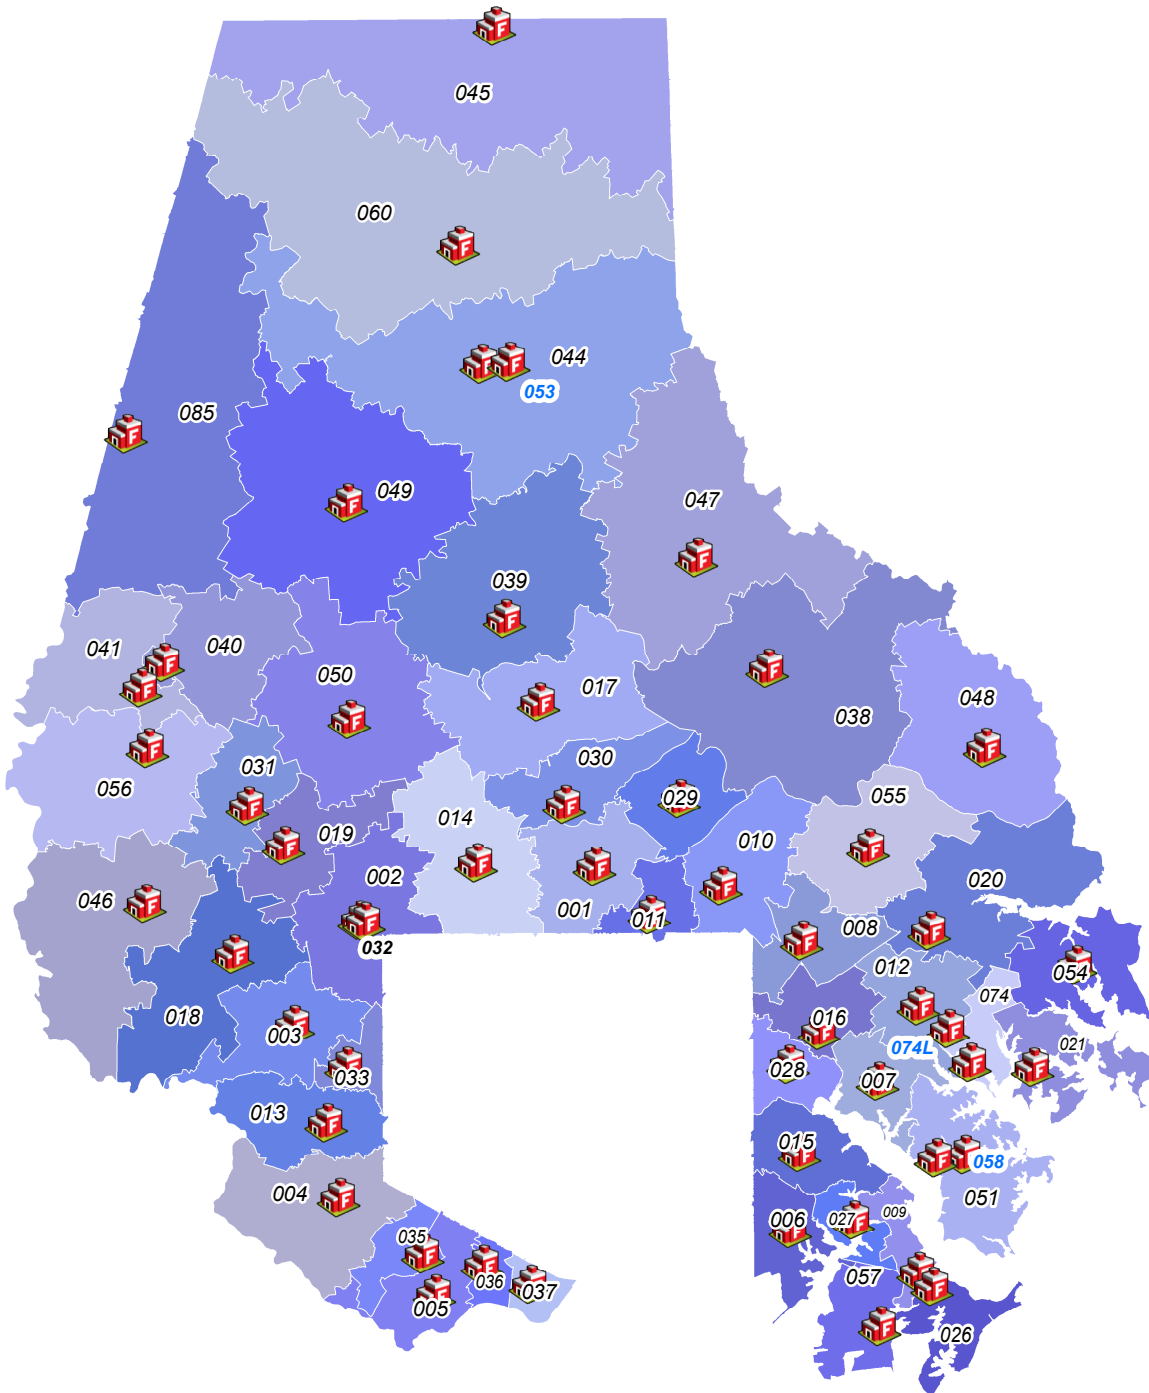

Baltimore County Fire Department

Career & Volunteer Fire Station Locations

STA	NAME
1	Towson
2	Pikesville
3	Woodlawn
4	Catonsville
5	Halethorpe
6	Dundalk
7	Essex
8	Fullerton
9	Edgemere
10	Parkville
11	Hillendale
12	Middle River
13	Westview
14	Brooklandville
15	Eastview
16	Golden Ring
17	Texas
18	Randallstown
19	Garrison
20	White Marsh VFC
21	Bowleys Quarters VFC
26	North Point/Edgemere VFD
27	Wise Avenue VFC
28	Rosedale VFC
29	Providence VFC
30	Lutherville VFC
31	Owings Mills VFC
32	Pikesville VFC
33	Woodlawn VFC
35	Arbutus VFD
36	Lansdowne VFD
37	English Consul VFD
38	Long Green VFC
39	Cockeysville VFC
40	Glyndon VFD
41	Reisterstown VFC
44	Hereford VFC
45	Maryland Line VFC
46	Liberty Road VFC
47	Jacksonville VFC
48	Kingsville VFC
49	Butler VFC
50	Chestnut Ridge VFC
51	Essex VFD
53	Hereford VFC AMBO
54	Chase
55	Perry Hall
56	Franklin
57	Sparrows Point
58	Back River Neck
60	Parkton
74	Middle River VFC
85	Upperco VFC