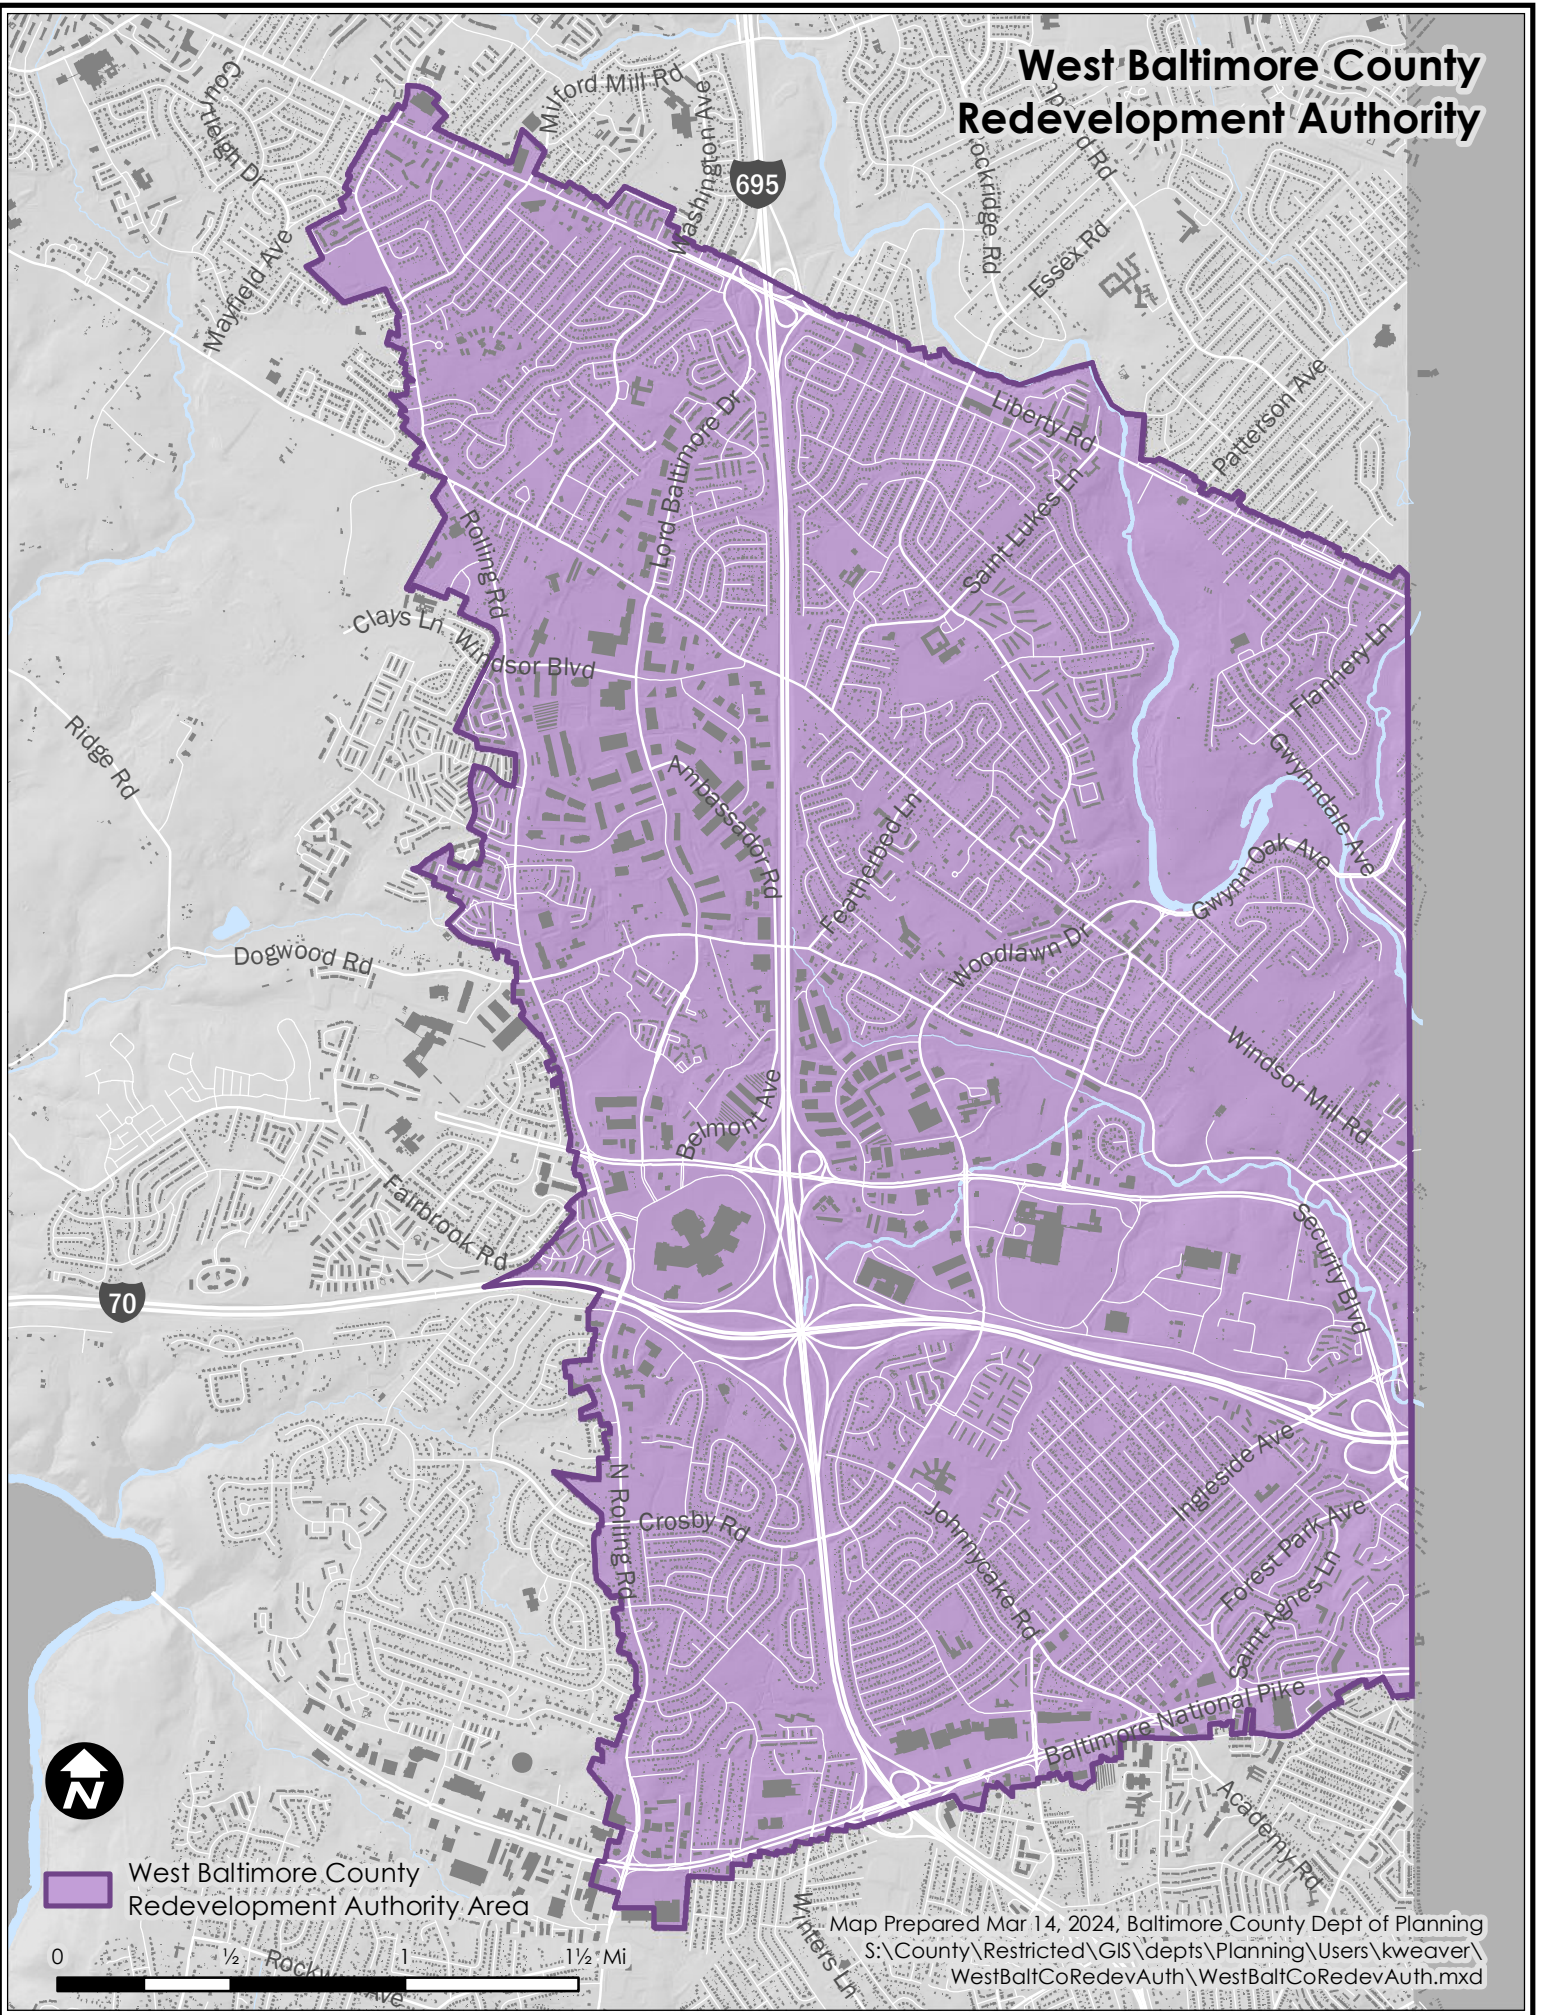

West Baltimore County Redevelopment Authority

West Baltimore County
Redevelopment Authority Area

0 1/2 1 1 1/2 Mi

Map Prepared Mar 14, 2024, Baltimore County Dept of Planning
S:\County\Restricted\GIS\depts\Planning\Users\kweaver\
WestBaltCoRedevAuth\WestBaltCoRedevAuth.mxd