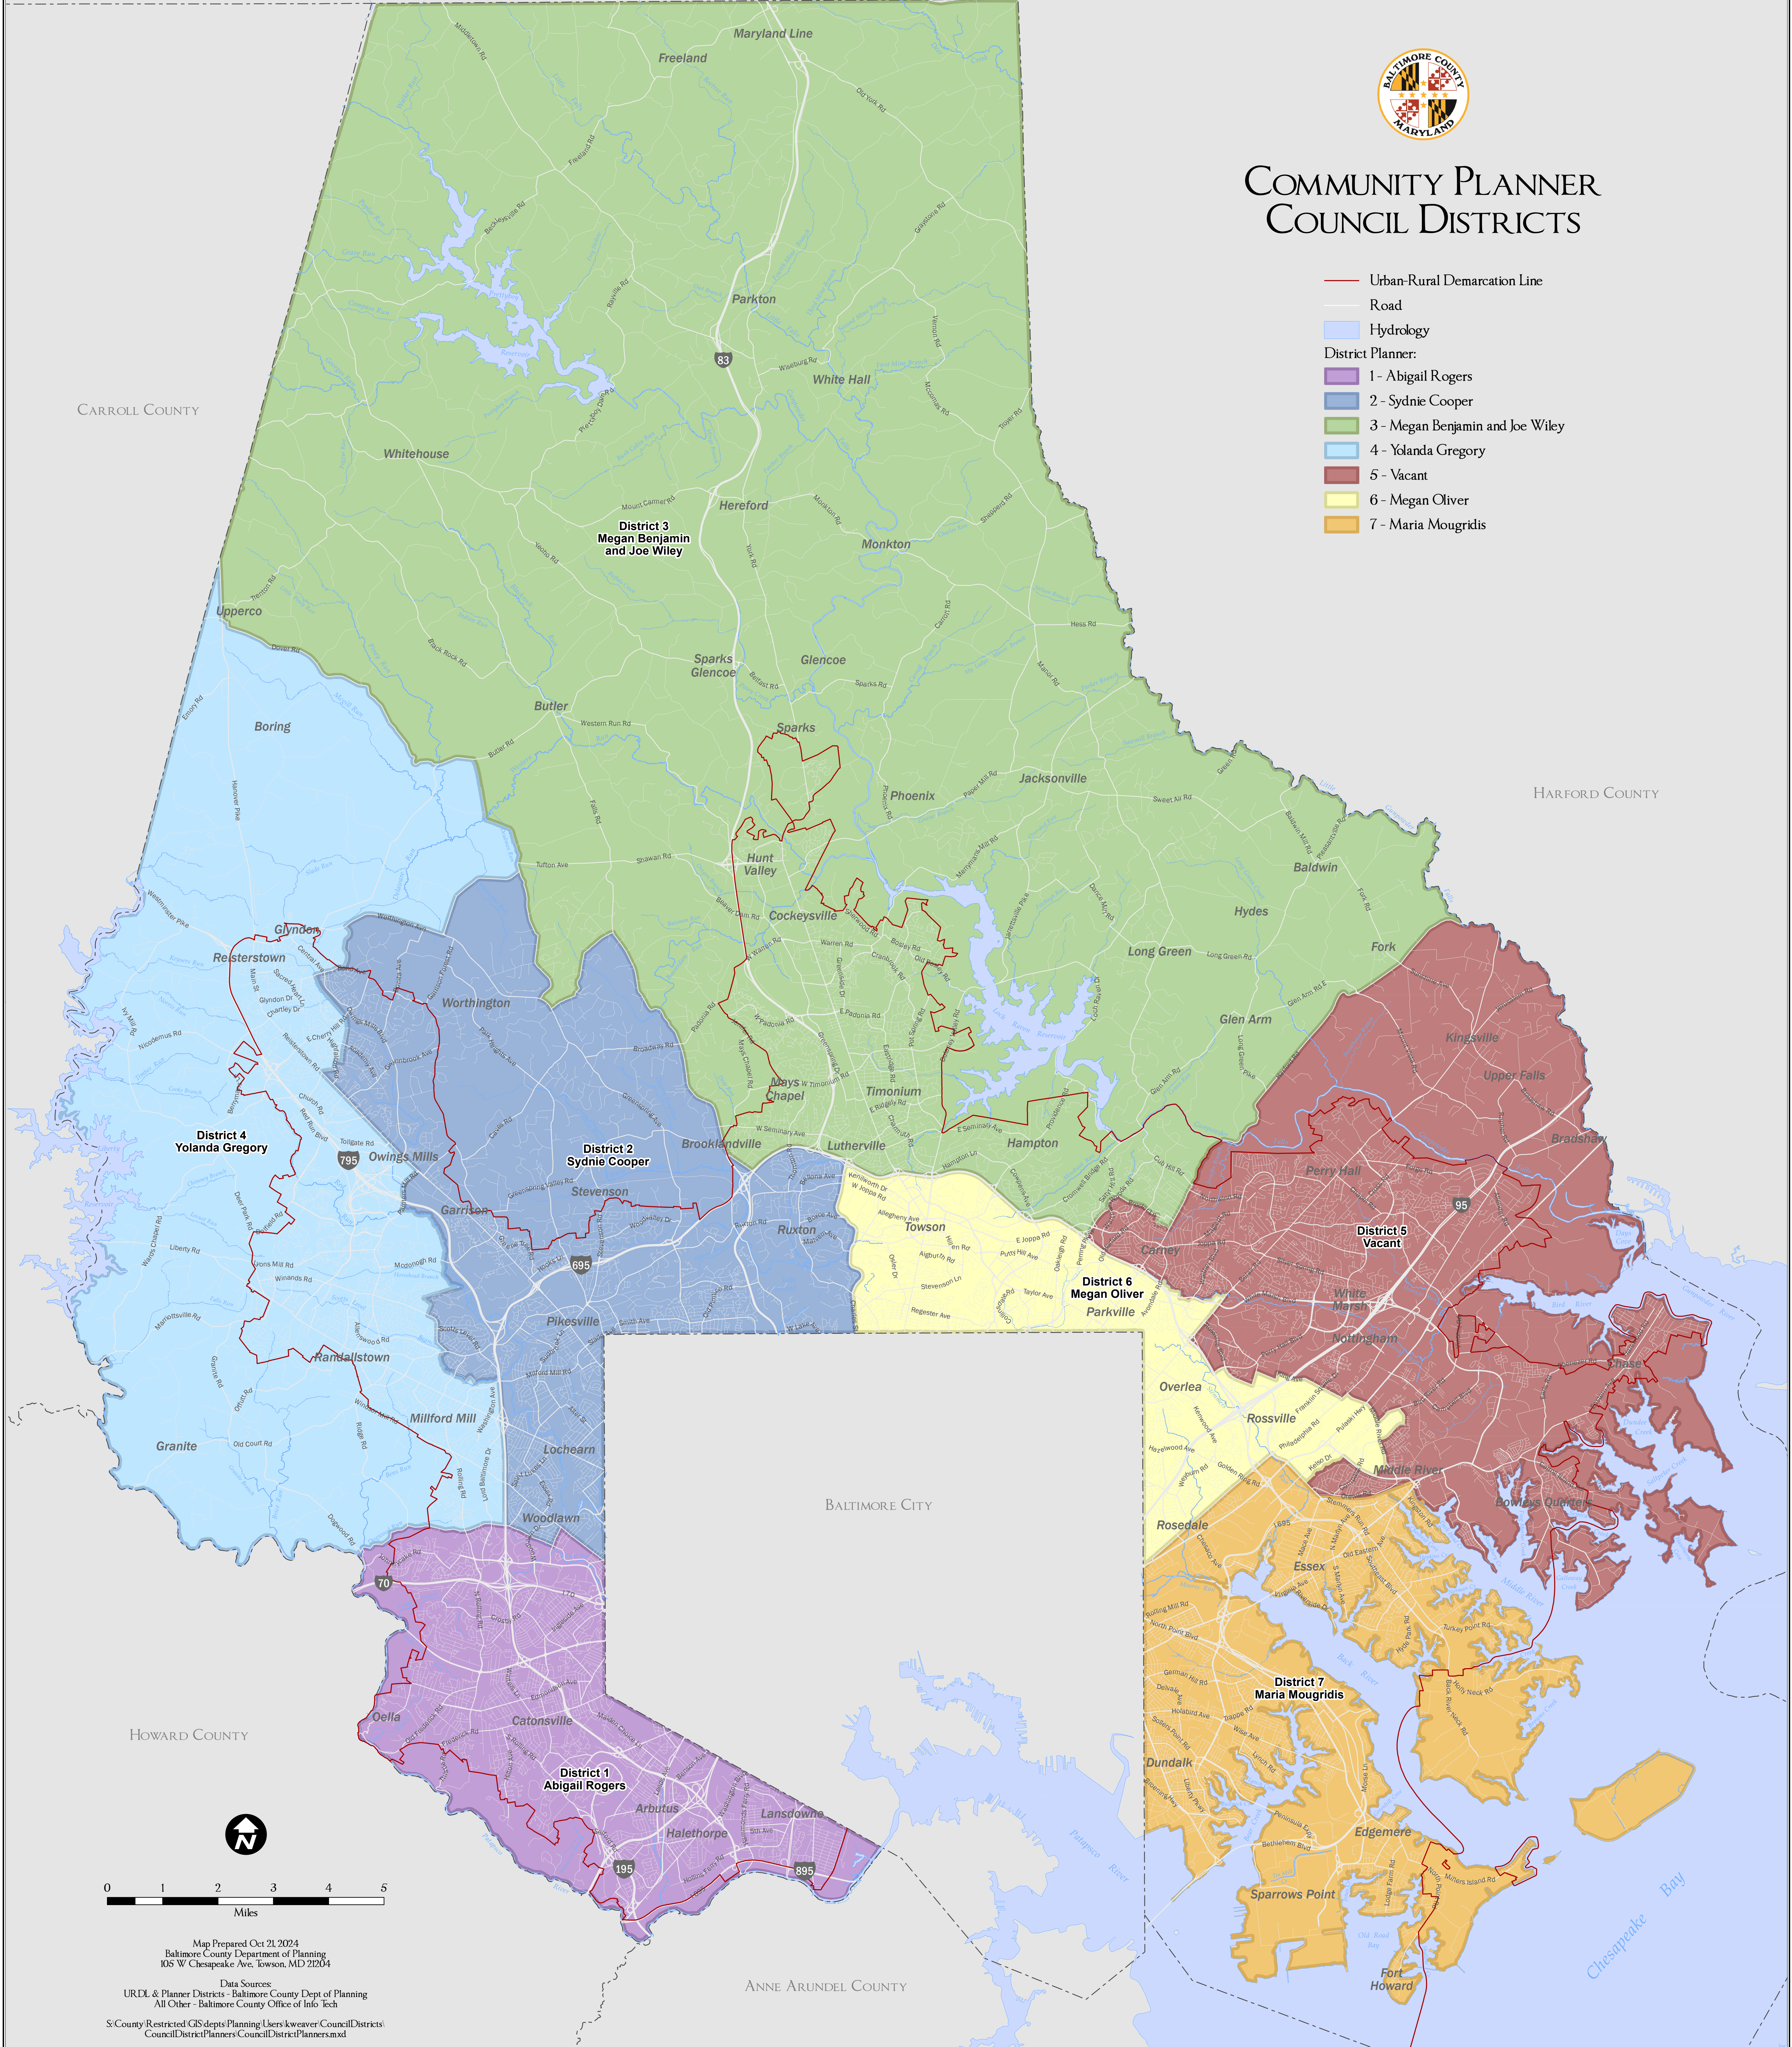

COMMUNITY PLANNER COUNCIL DISTRICTS

- Urban-Rural Demarcation Line
- Road
- Hydrology
- District Planner:
- 1 - Abigail Rogers
- 2 - Sydnie Cooper
- 3 - Megan Benjamin and Joe Wiley
- 4 - Yolanda Gregory
- 5 - Vacant
- 6 - Megan Oliver
- 7 - Maria Mouggridis

CARROLL COUNTY

HARFORD COUNTY

BALTIMORE CITY

HOWARD COUNTY

ANNE ARUNDEL COUNTY

Map Prepared Oct 21 2024
 Baltimore County Department of Planning
 105 W Chesapeake Ave, Towson, MD 21204

Data Sources:
 URDL & Planner Districts - Baltimore County Dept of Planning
 All Other - Baltimore County Office of Info Tech