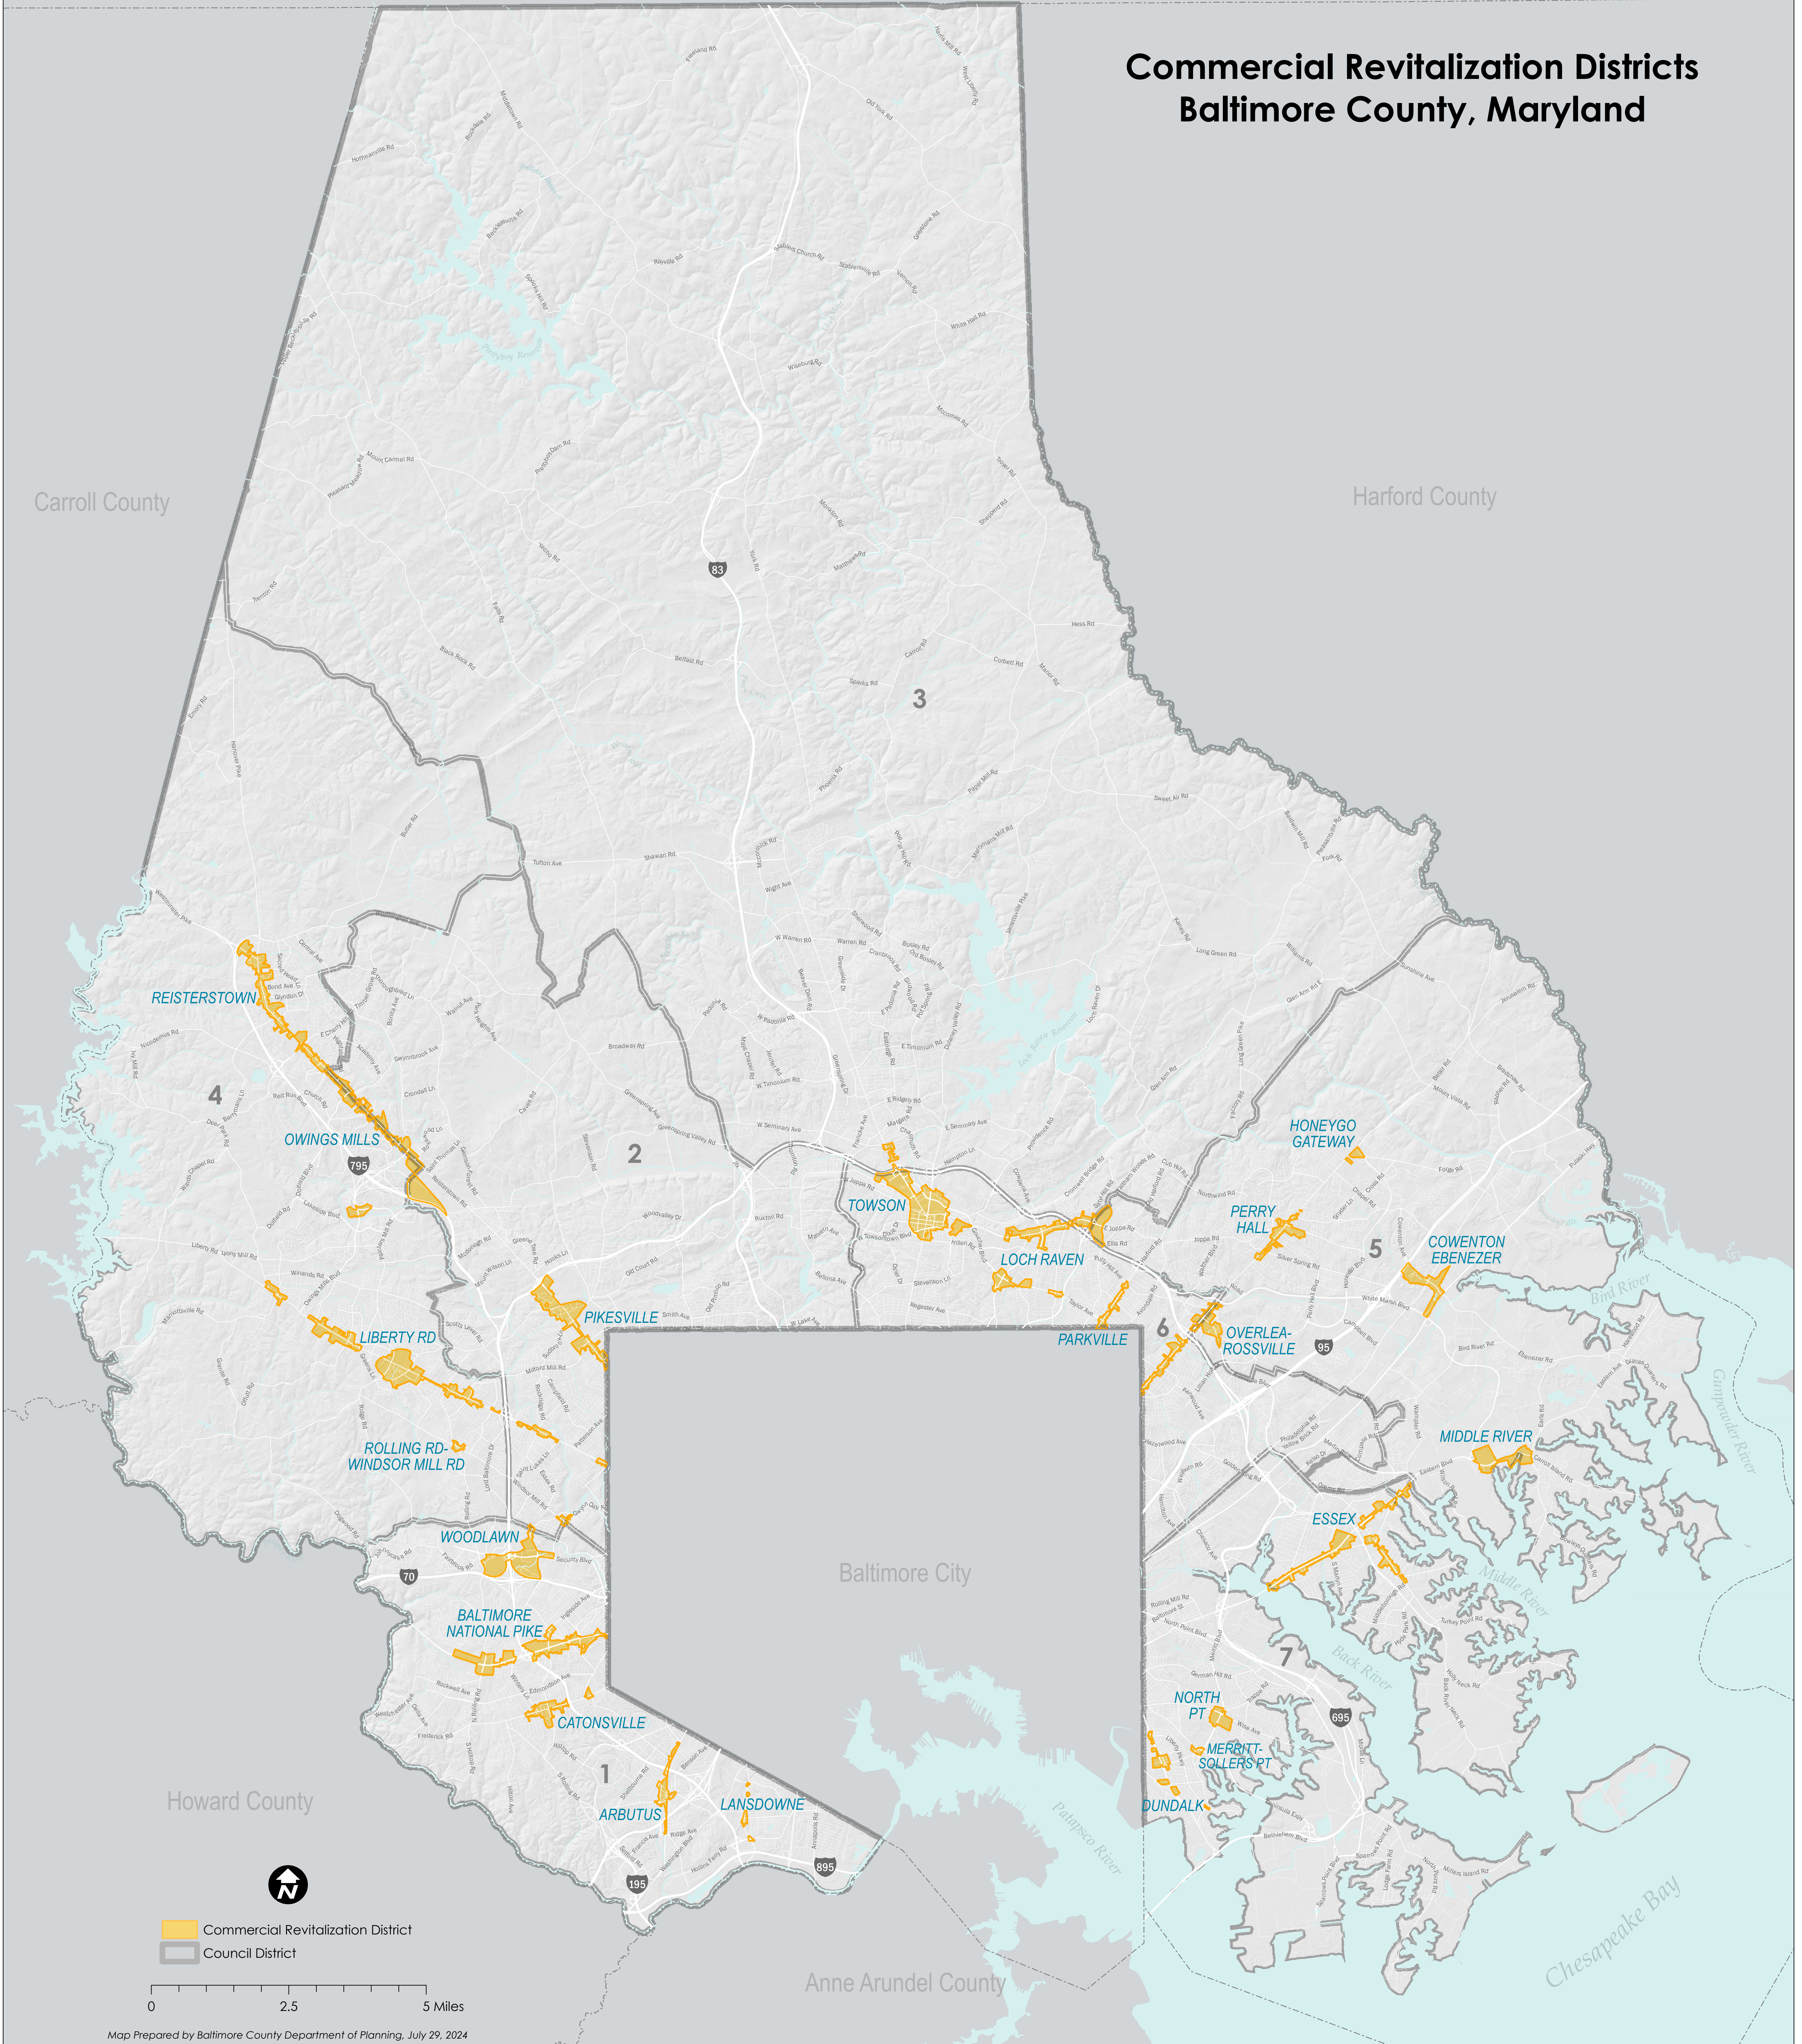

Commercial Revitalization Districts Baltimore County, Maryland

Carroll County

Harford County

REISTERSTOWN

4

OWINGS MILLS

2

TOWSON

3

LOCH RAVEN

HONEYGO GATEWAY

PERRY HALL

5

COWENTON EBENEZER

LIBERTY RD

PIKESVILLE

PARKVILLE

OVERLEA-ROSSVILLE

MIDDLE RIVER

ROLLING RD- WINDSOR MILL RD

WOODLAWN

BALTIMORE NATIONAL PIKE

CATONSVILLE

ARBUTUS

0 2.5 5 Miles