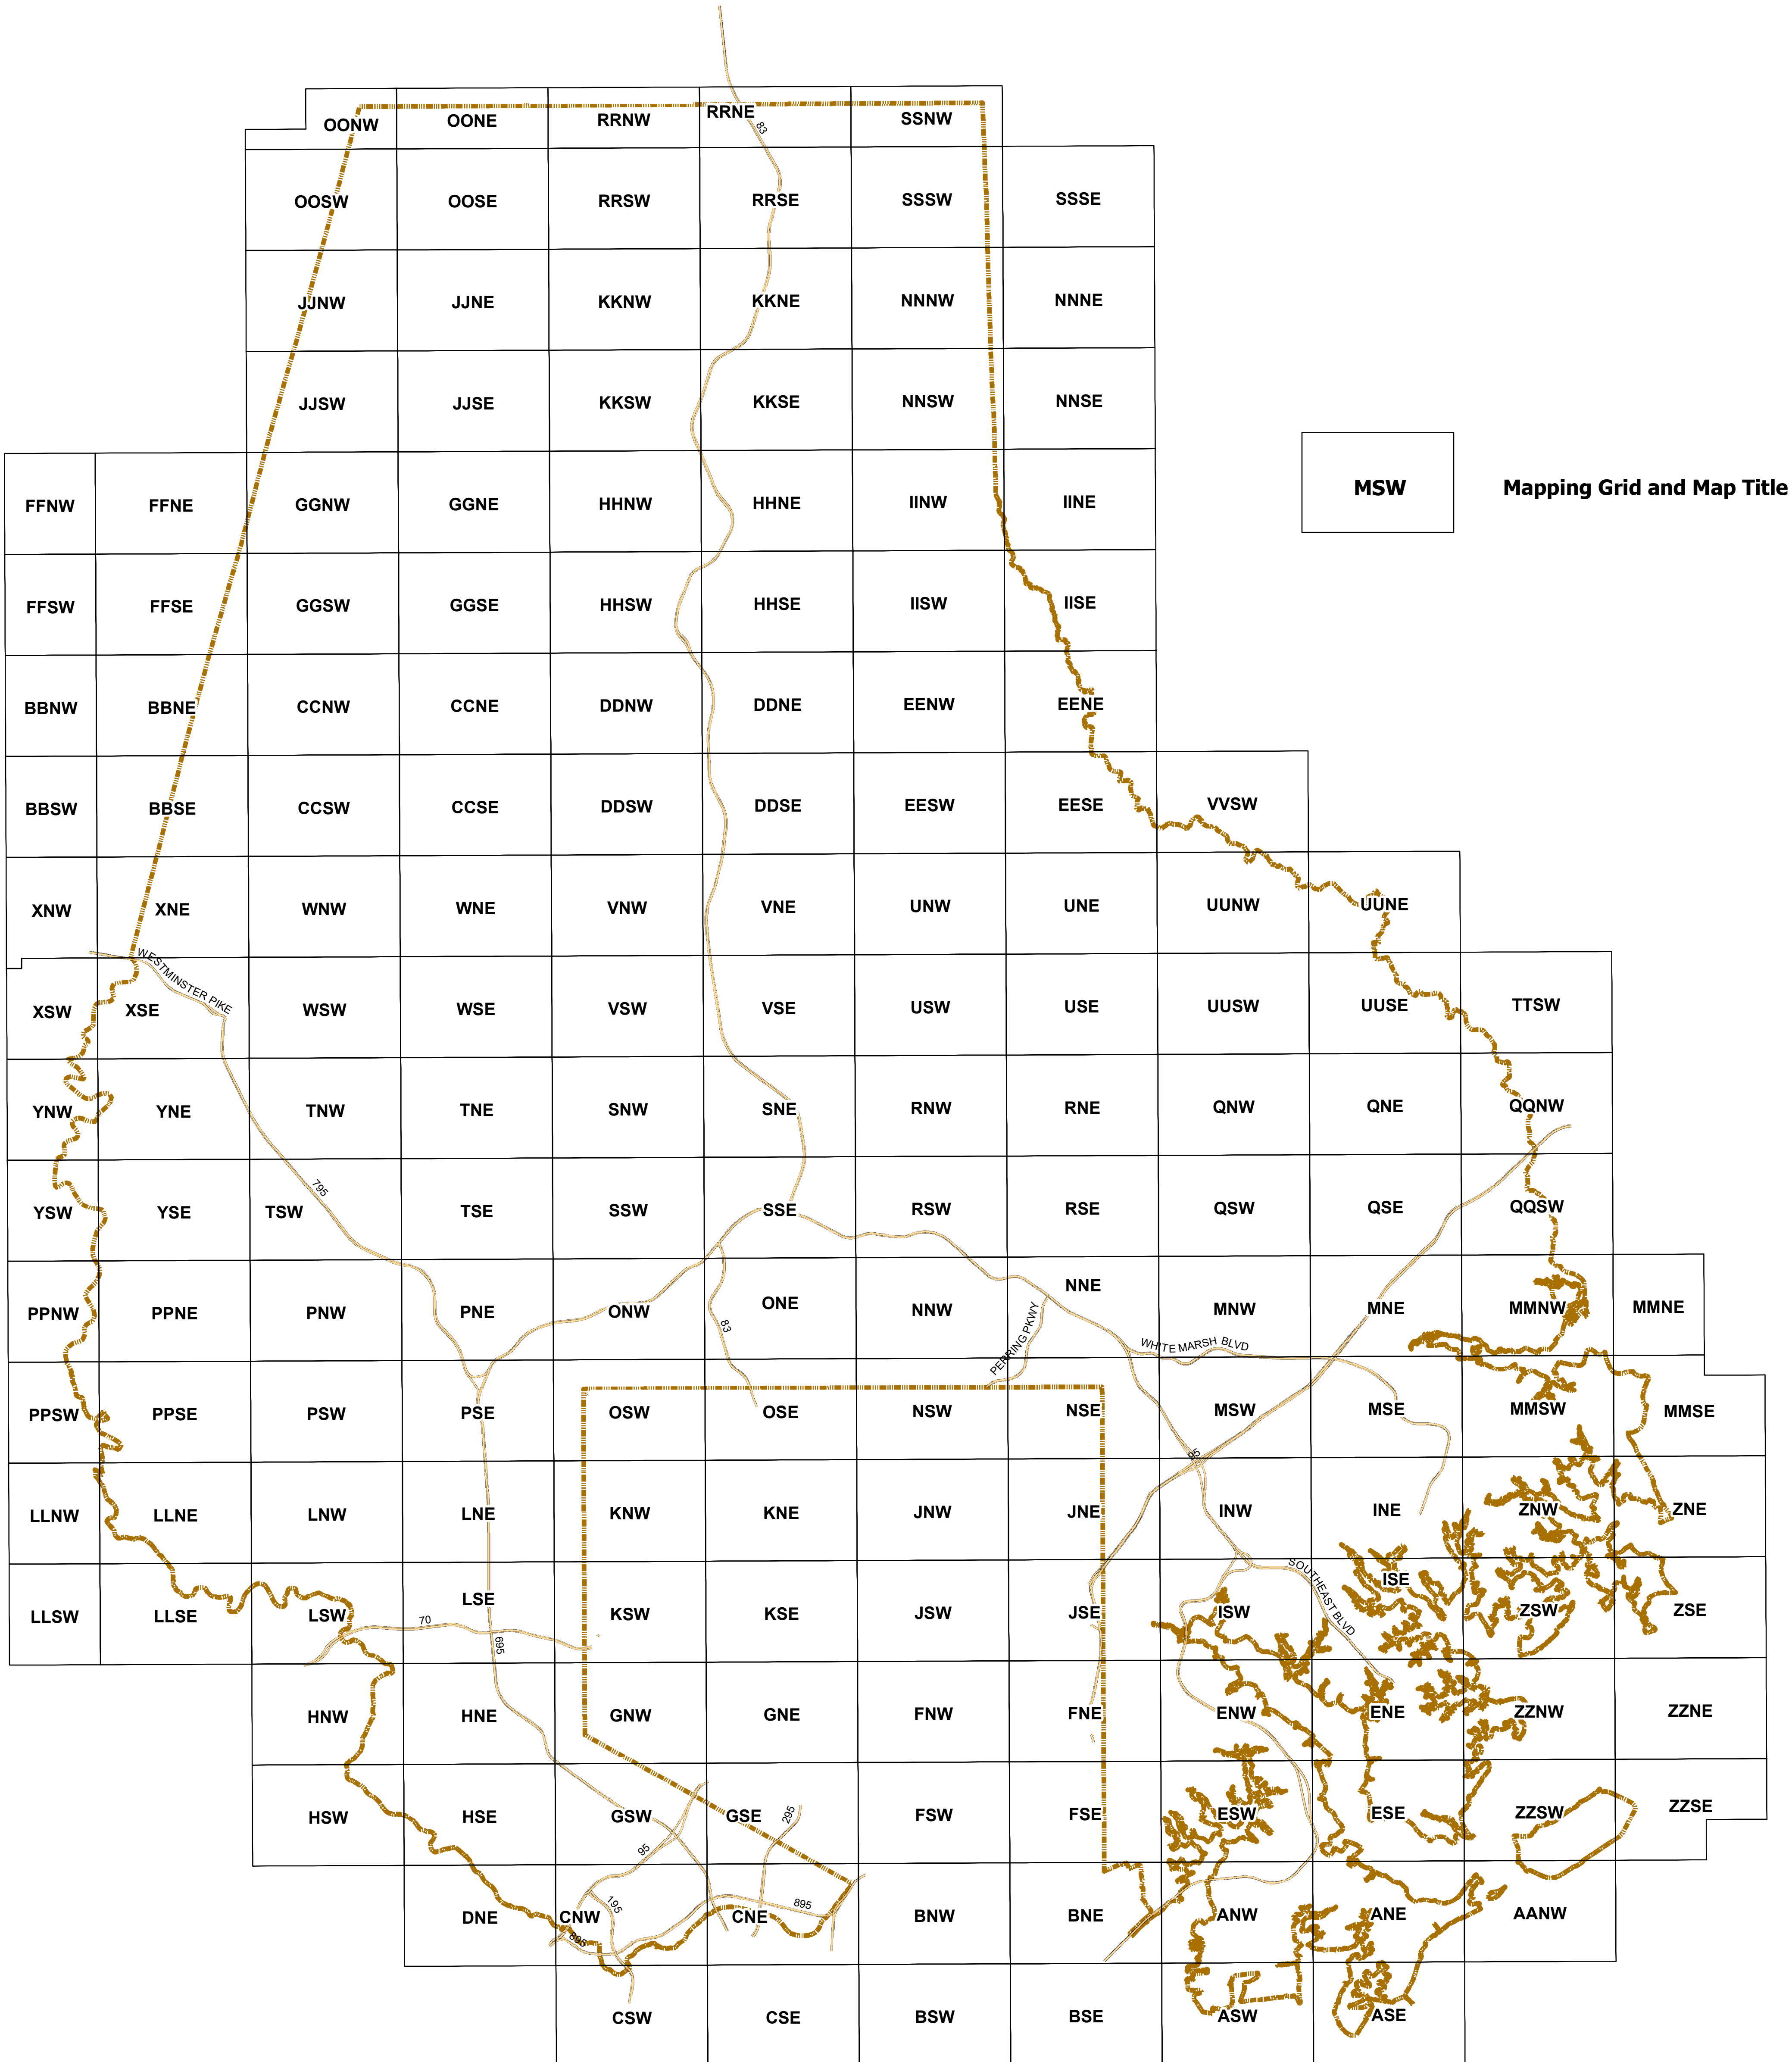

Sanitary Sewer Mapping Grid

Baltimore County, Maryland

Annual Report for 2023

Baltimore County, Maryland

Baltimore County, Maryland
Department of Public Works
and Transportation